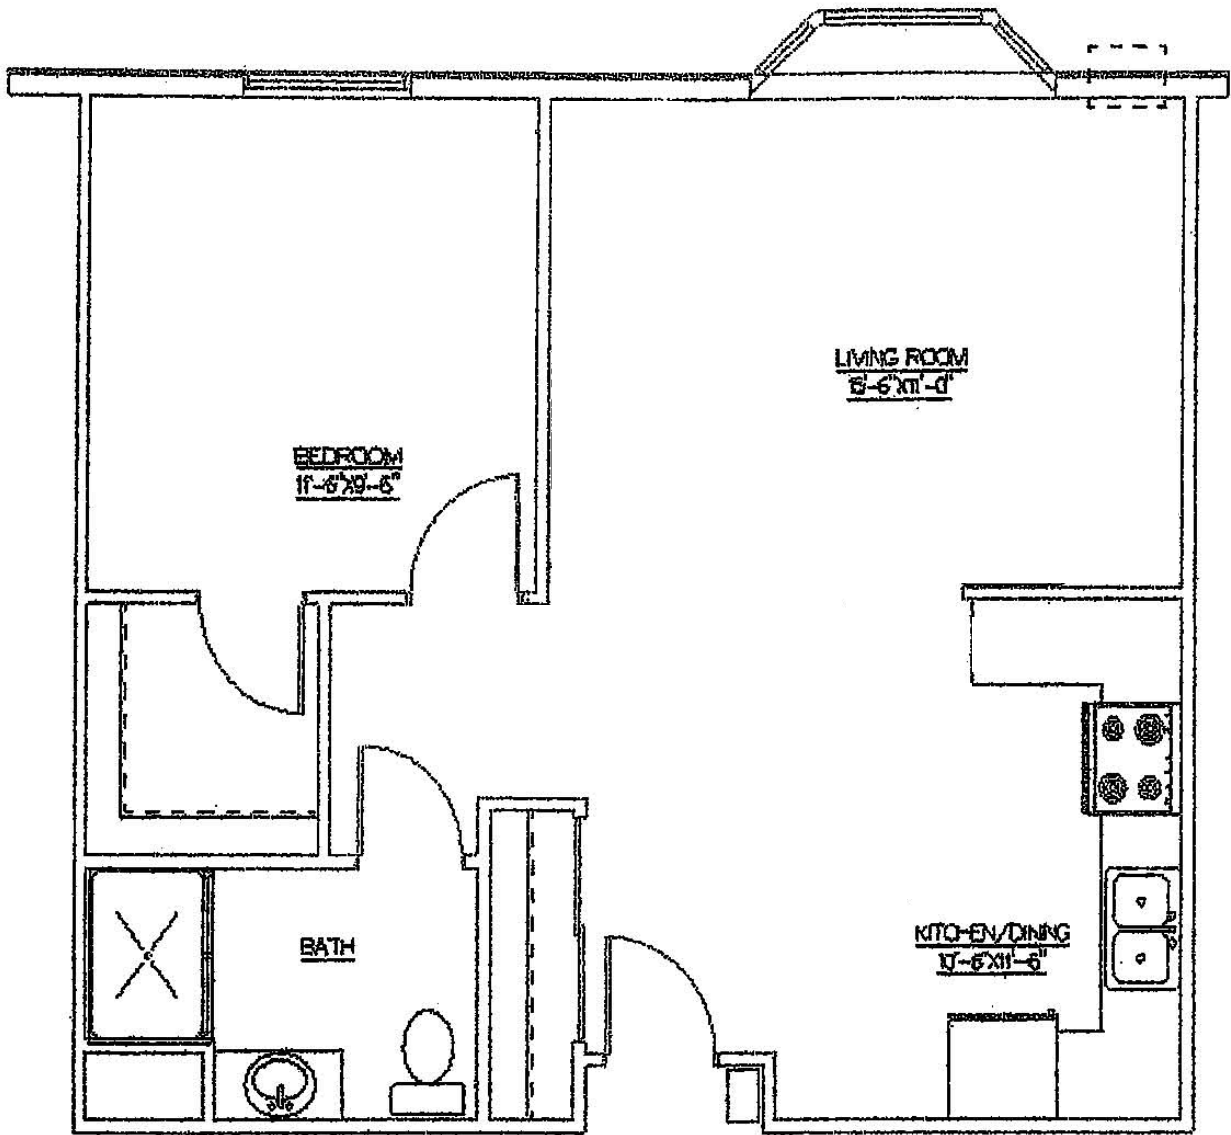

Centennial Villa 660 Park St. E. Annandale, MN 55302

ASSISTED LIVING
1 BEDROOM LARGE
626 SQ. FT.